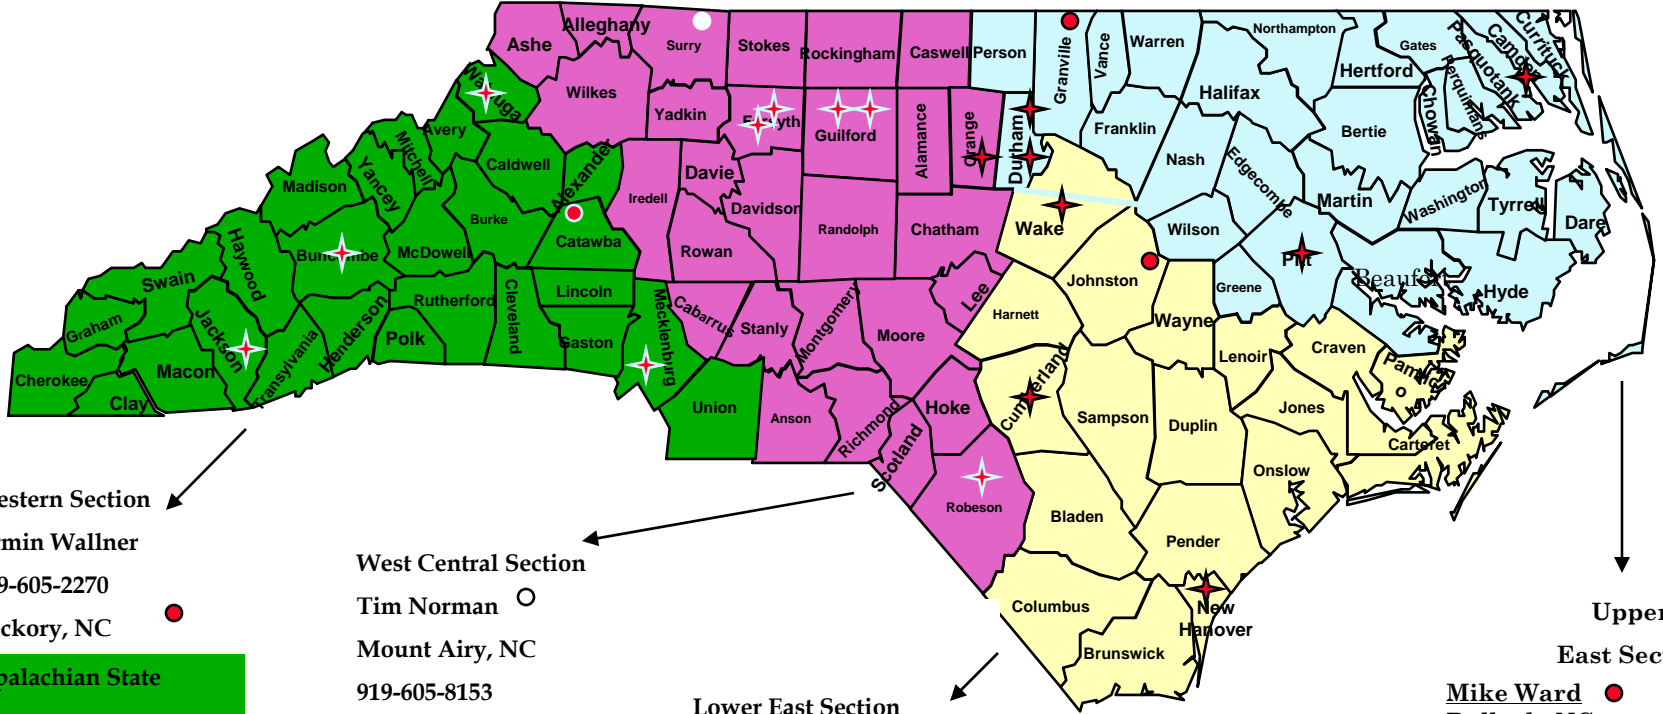

Campuses - ✨

Duty Stations - ●

Western Section

Armin Wallner
919-605-2270
Hickory, NC ●

Appalachian State
Western Carolina
UNC - Asheville
UNC Charlotte

West Central Section

Tim Norman ○
Mount Airy, NC
919-605-8153

Pembroke
UNC-G
NCA&T
WSSU
School of the Arts

Lower East Section
Jessie Ferrell ●
Kenly, NC
919-605-6690

NC State
Fayetteville State
UNC - Wilmington
Wake Co South of 540 (Raleigh)

Upper East Section

Mike Ward ●
Bullock, NC
919-605-9001

Elizabeth City State
UNC CH
NCCU
ECU
NCSSM
Wake co north of 540